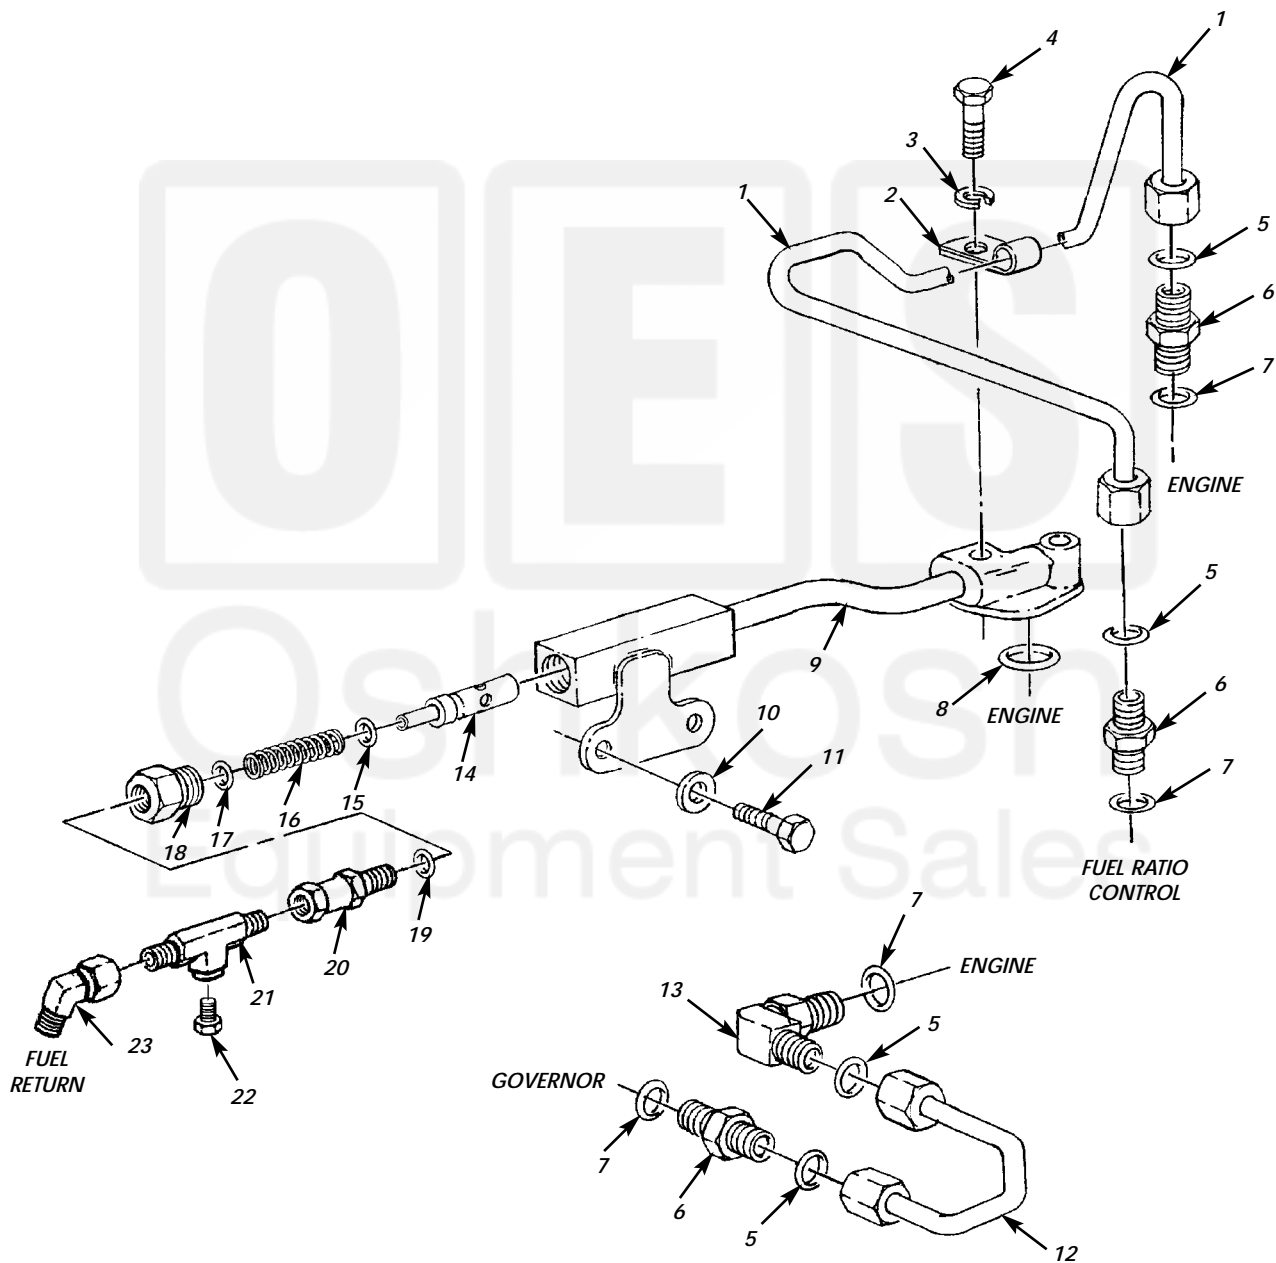

Figure 33. Governor Lines.

(1) ITEM NO	(2) SMR CODE	(3) NSN	(4) CAGEC	(5) PART NUMBER	(6) DESCRIPTION AND USABLE ON CODES(UC)	(7) QTY
TM9-2320-386-24P						
0034 00						
GROUP 0308 ENGINE SPEED GOVERNOR AND CONTROLS						
FIG. 33 GOVERNOR LINES						
1	PAOZZ	4710013613984	11083	107-7749	TUBE ASSEMBLY,METAL.....	1
2	PAOZZ	5340004264803	11083	8M2772	CLAMP,LOOP.....	1
3	PAOZZ	5310004324064	11083	9M1974	WASHER,FLAT.....	1
4	PAOZZ	5305013601011	11083	8T7547	SCREW,CAP,HEXAGON H.....	2
5	PAOZZ	5331008558059	11083	4J5477	O-RING PART OF KIT P/N 4R9801 PART OF KIT P/N 9X6548.....	4
6	PAOZZ	4730013609109	11083	6V8647	ADAPTER,STRAIGHT,TU.....	3
7	PAOZZ	5330010491292	02697	3-904N552-90	O-RING PART OF KIT P/N 4R9801 PART OF KIT P/N 9X6548.....	4
8	PAOZZ	5331003396224	11083	5F7054	O-RING PART OF KIT P/N 4R9801 PART OF KIT P/N 9X6548 PART OF KIT P/N 9X8318.....	1
9	PAOZZ	4720013610505	11083	7E5190	HOSE ASSEMBLY,METAL.....	1
10	PAOZZ	5310004705567	11083	8M9024	WASHER,FLAT.....	2
11	PAOZZ	5305013601704	11083	6V6317	SCREW,CAP,HEXAGON H.....	2
12	PAOZZ	4710013612534	11083	7W0367	TUBE ASSEMBLY,METAL.....	1
13	PAOZZ	4730013609206	11083	6V8628	ELBOW,TUBE TO BOSS.....	1
14	PAOZZ	4820013602395	11083	7E5189	VALVE,REGULATING,FL.....	1
15	PAOZZ	5331013350042	11083	5P7813	O-RING PART OF KIT P/N 4R9801 PART OF KIT P/N 9X6548 PART OF KIT P/N 9X8318.....	1
16	PAOZZ	5360012807446	11083	3N3252	SPRING,HELICAL,COMP.....	1
17	PAOZZ	5331013336444	11083	3J1907	O-RING PART OF KIT P/N 4R9801 PART OF KIT P/N 9X6548 PART OF KIT P/N 9X8318.....	1
18	PAOZZ	4820013602394	11083	8T0151	VALVE,REGULATING,FL.....	1
19	PAOZZ	5330012442273	01276	22617-8	O-RING.....	1
20	PAOZZ	4730002759432	01276	2266-6-8S	ADAPTER,STRAIGHT,TU.....	1
21	PAOZZ	4730010444931	01276	2031-6-8S	TEE,PIPE TO TUBE.....	1
22	PAOZZ	4730010709214	96906	MS51518-B8	PLUG,TUBE FITTING,T.....	1
23	PAOZZ	4730012702477	30780	8V6X-S	ELBOW,TUBE.....	1